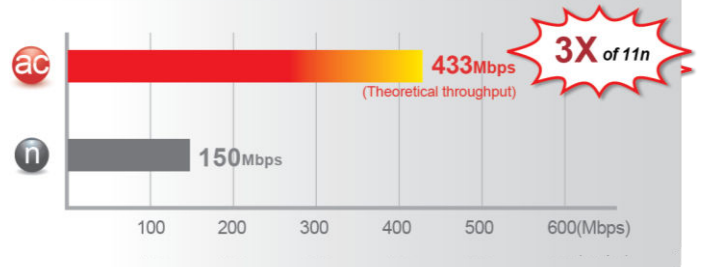

EW-7811UAC

AC600 Wi-Fi Dual-Band High Gain USB Adapter

The next generation 802.11ac wireless standard is set to revolutionize Wi-Fi. Super-speed 802.11ac dual-band routers are already available but wireless devices are still stuck with 802.11n technology. Upgrade your wireless device to dual-band 802.11ac with the USB 2.0 connectivity for blistering Wi-Fi speeds on the interference free 5GHz frequency band. The EW-7811UAC is with a high gain, high-performance, and dual band antenna. This antenna can greatly increase the effective wireless operation range of 802.11ac/a/b/g/n wireless devices.

Next Generation Wi-Fi Standard

The Edimax EW-7811UAC is the next generation of Wi-Fi adapter, compatible with the draft 802.11ac standard and delivering speeds of up to 433Mbps at 5GHz - almost three times as fast as 802.11n. Upgrade PC's and notebooks to super high speed 802.11ac Wi-Fi and enjoy streaming video and data.

Maximum Speed: Next Generation 802.11ac vs. 802.11n

Dual-Band Connectivity

Enjoy better performance and greater flexibility for your Wi-Fi devices, using dual-band connectivity. The EW-7811UAC provides connectivity for the 2.4GHz band at speeds of 150Mbps or 5GHz band at speeds of 433Mbps. You can surf the internet and check your email on the 2.4GHz band, or select the 5GHz band for online gaming and video streaming.